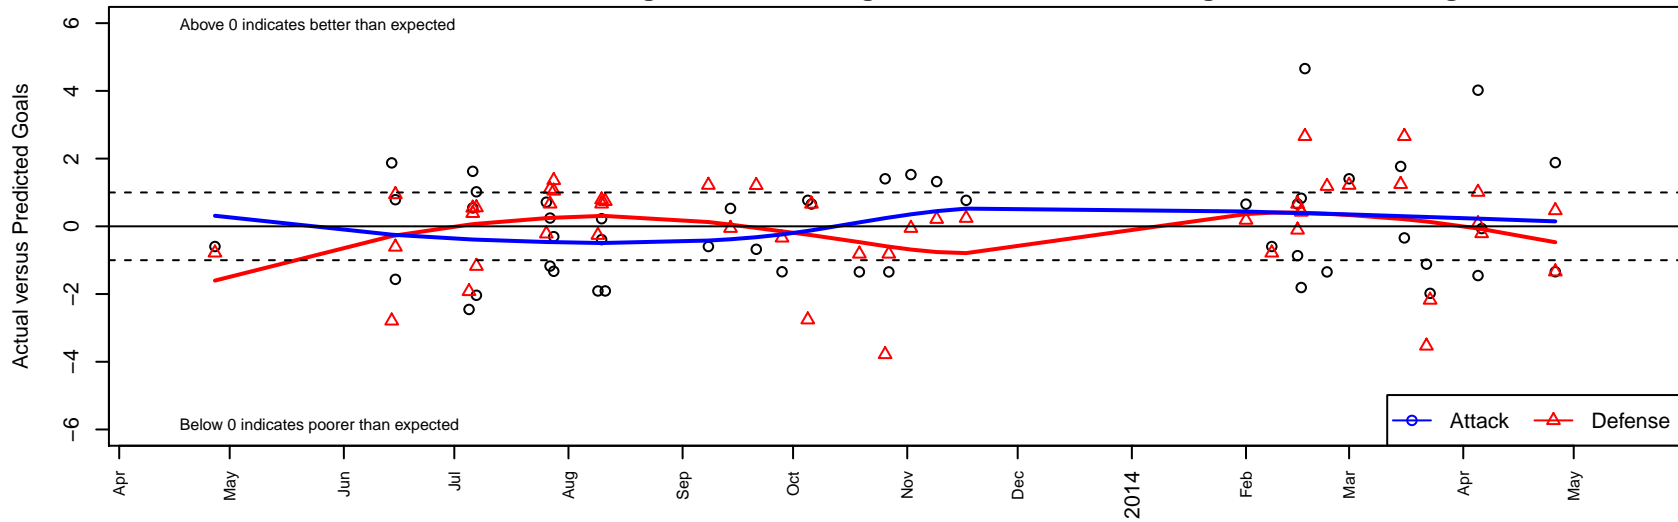

Nortac Cosmos B00

Dots are actual minus expected GF (blue circles) and GA (red triangles).
Blue line is smoothed change in attack strength. Red is smoothed change in defense strength.